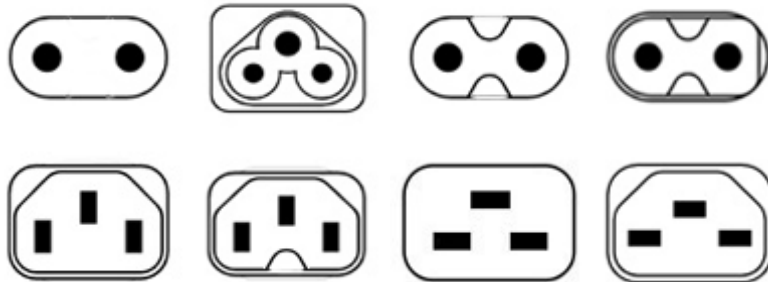

Africa					
Country	Standard Publisher	National Standard	configuration		Plug categories
			flat blades	round pins	
  South-Africa	SABS	SABS 164-1	X		IEC 83 / B1: category M IEC 83 / B1: category D

IEC 60320 connectors

IEC 60320,C5,C7,C13,C14,C19,C20