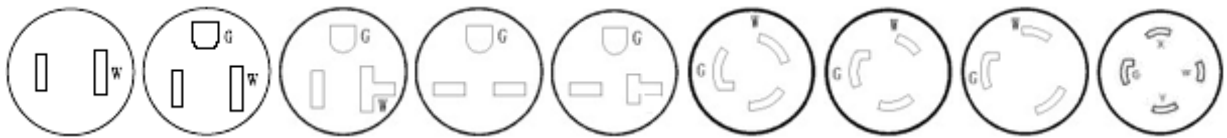

NEMA connectors

American UL Locking Power Cord