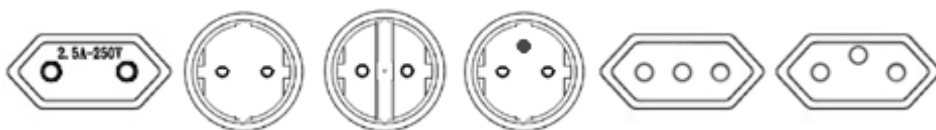

Africa					
Country	Standard Publisher	National Standard	configuration		Plug categories
			flat blades	round pins	
 South-Africa	SABS	SABS 164-1	X		IEC 83 / B1: category M IEC 83 / B1: category D

IEC 60320 connectors

IEC 60320,C5,C7,C13,C14,C19,C20

NEMA connectors

American UL Locking Power Cord

CENELEC European connectors

Europe VDE CE Power Cord Connectors

IEC IEC 60309 connectors

Europe CE Industry Power Cord

JIS C JIS C connectors (Japan)